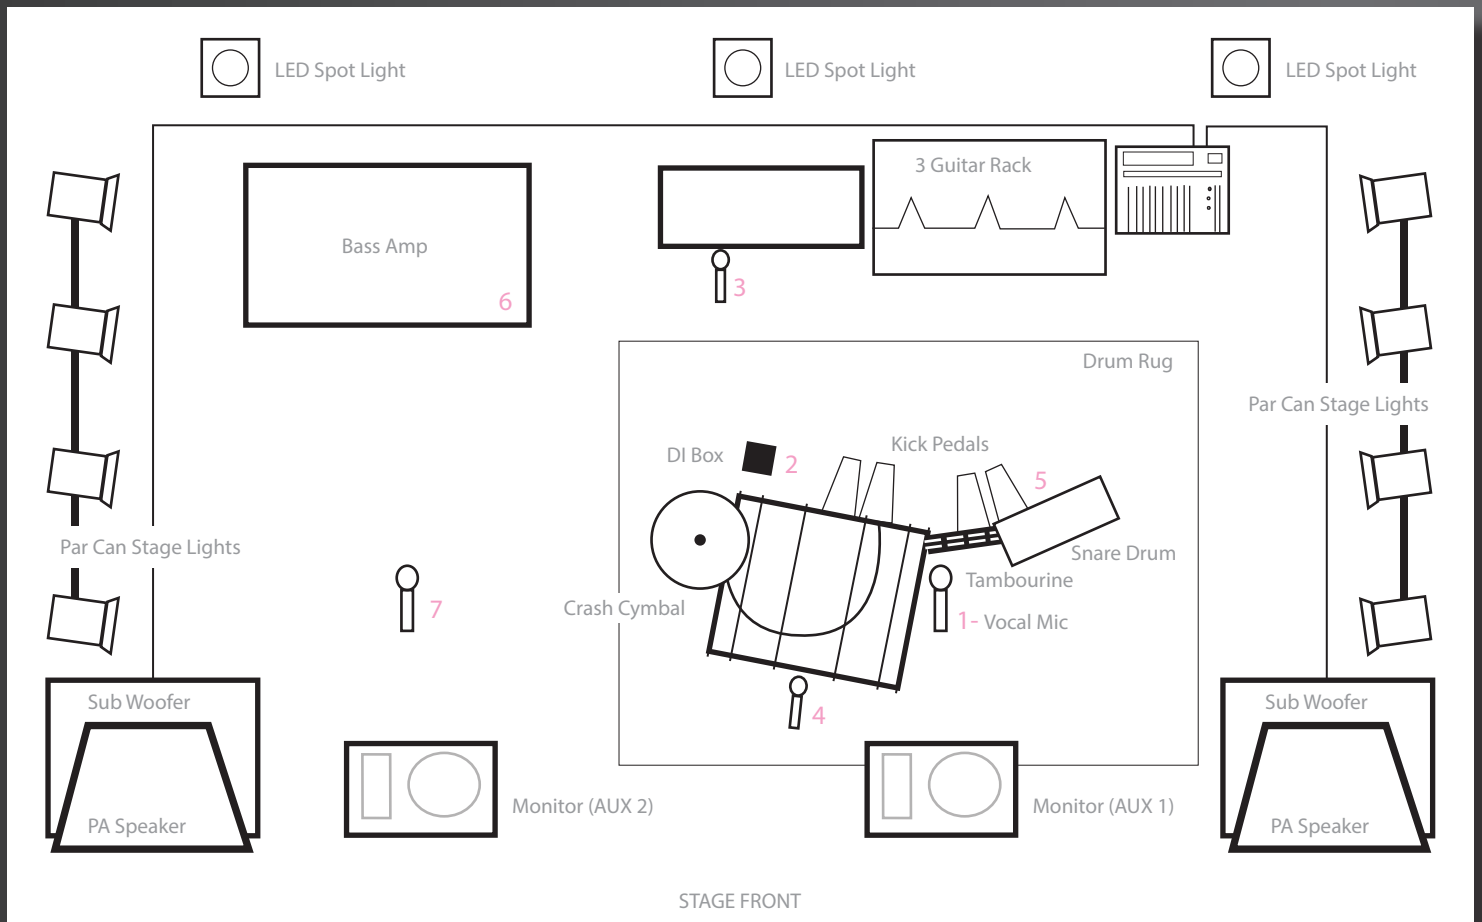

CHRIS DILLER | DUO/One-Man-Band + Bass Player | Stage Plot

Channels Input List

1 Chris Vocal Mic	Shure SM 55
2 Acoustic DI	Live Wire Box (A) - DI BOX
3 Electric Guitar Amp	Live Wire Box (B) - Sennheiser e609
4 Kick Drum Mic	Shure Beta 52
5 Tambo / snare Mic	Shure SM 57
6 Bass Guitar Amp	DI from Amp
7 Wireless Mic	Shure Wireless Mic
Stereo In DJ'd Breaks	Stereo Cable jack (Mac Book Pro, DJay Pro Software, iPOD, etc.)