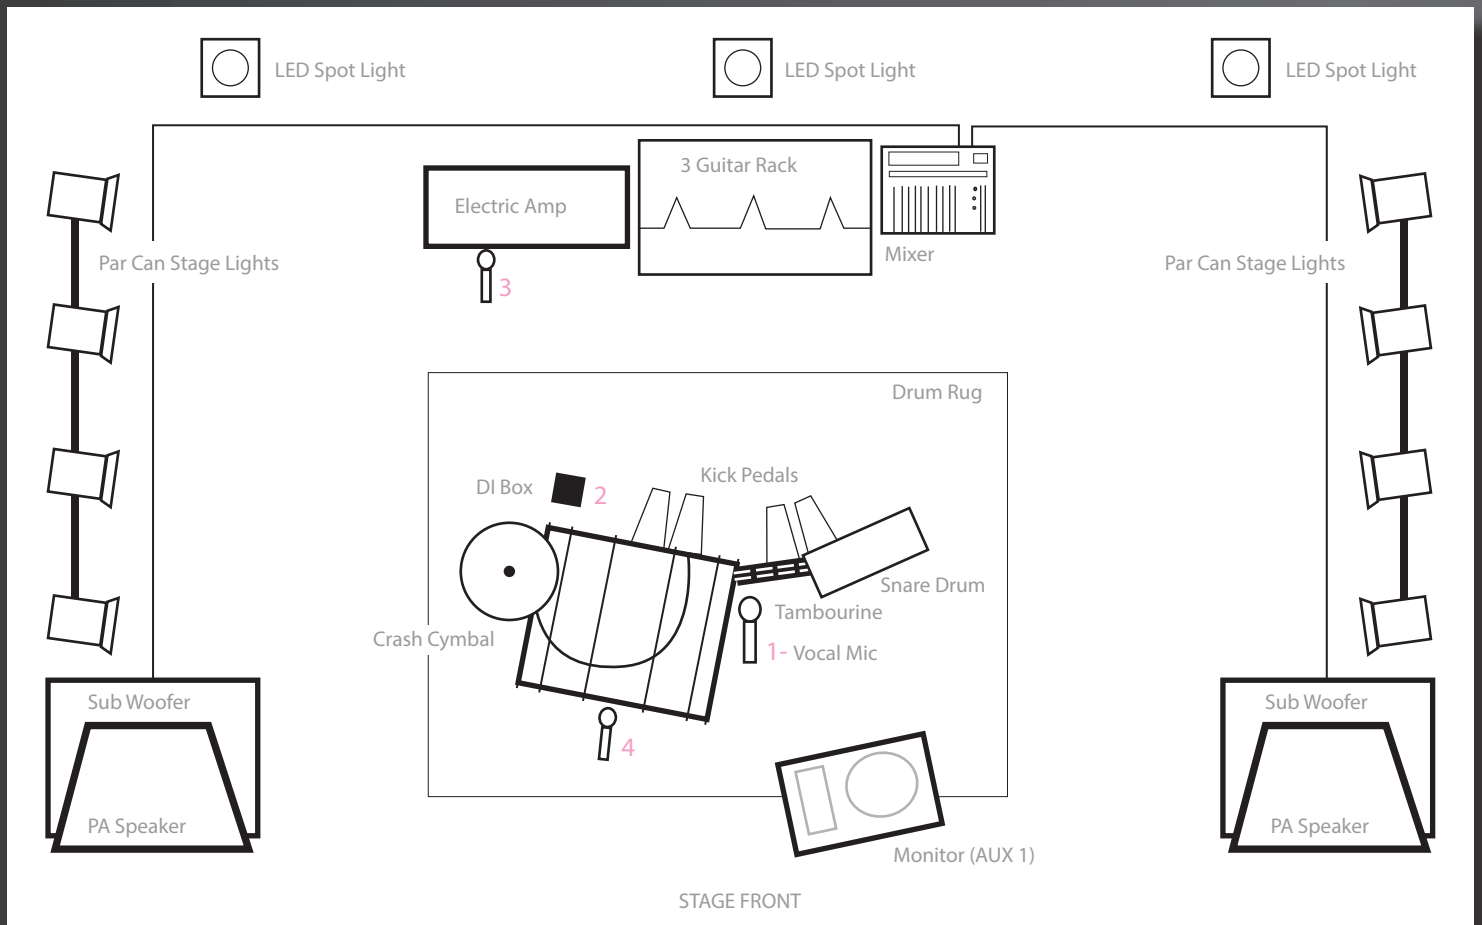

CHRIS DILLER | SOLO/One-Man-Band | Stage Plot

Channels Input List

1 Chris Vocal Mic	Shure SM 55
2 Acoustic DI	Live Wire Box (A) - DI BOX
3 Electric Guitar Amp	Live Wire Box (B) - Sennheiser e609
4 Kick Drum Mic	Shure Beta 52A
if needed	
5 Banjo / Ukulele DI	DI BOX
6 Tambourine Mic	Shure SM 57
7 Wireless Mic	Shure Wireless Mic
Stereo In DJ'd Breaks	Stereo Cable jack (Mac Book Pro, iPOD, etc.)